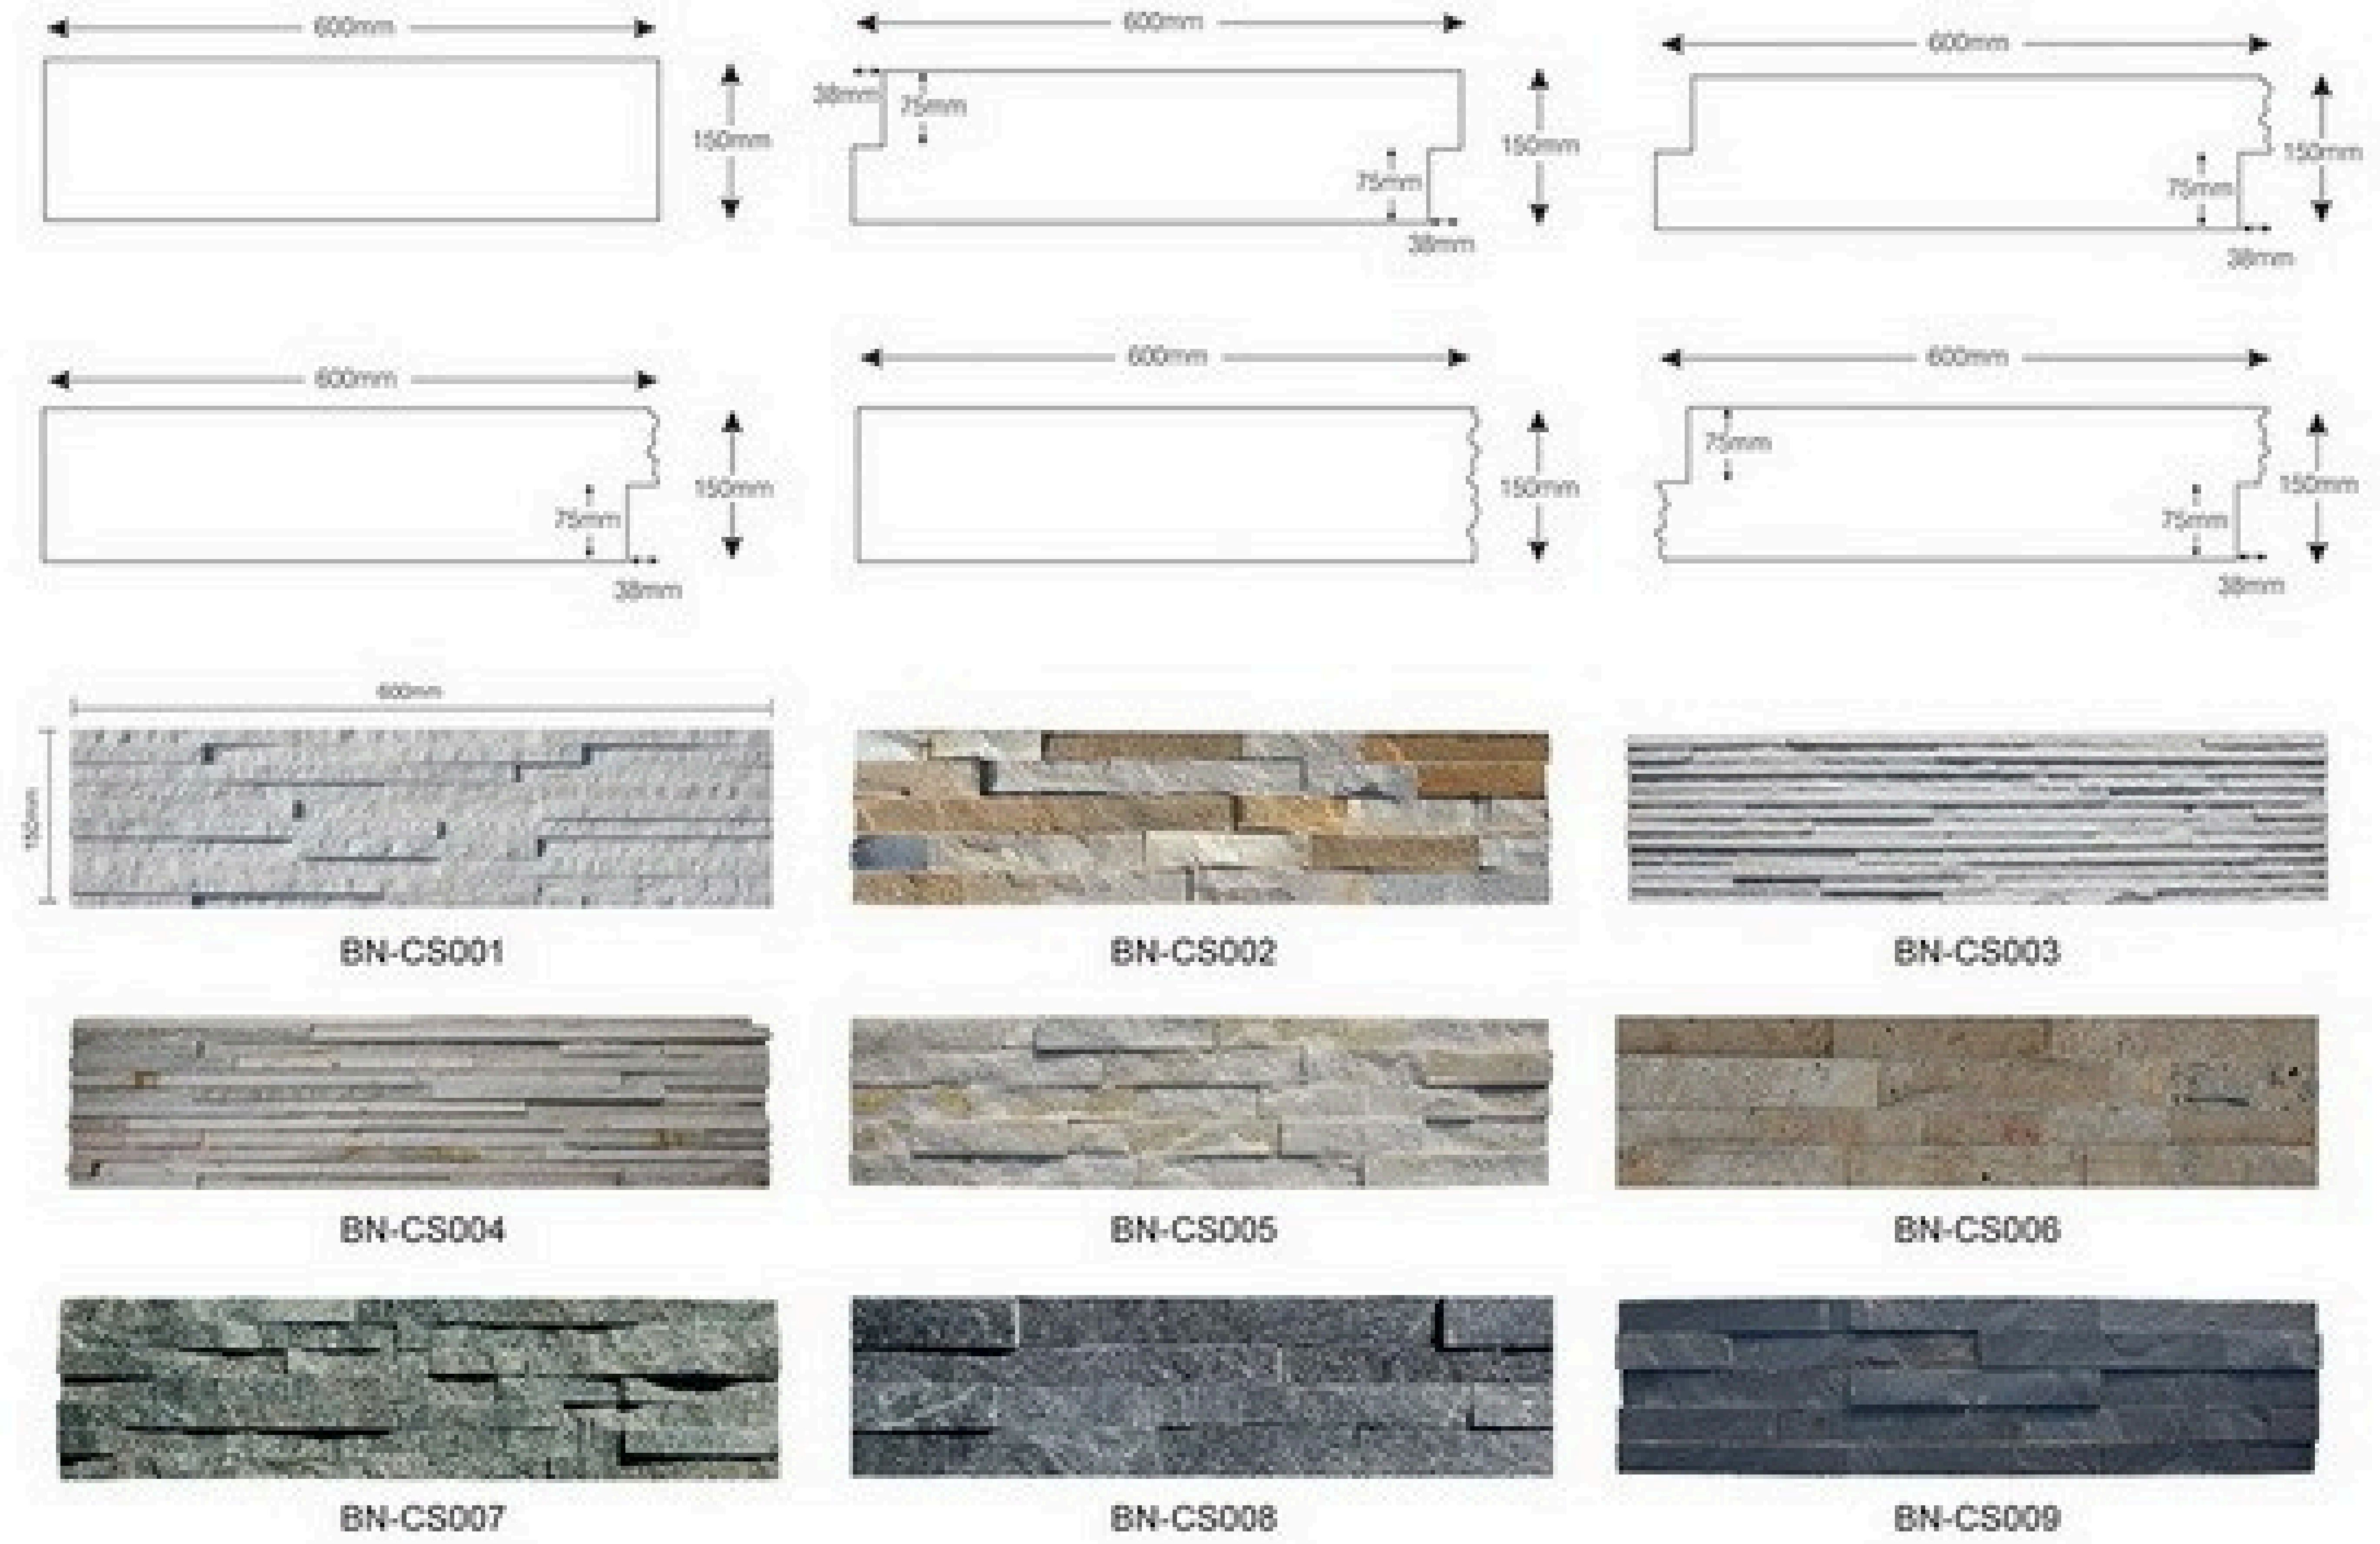

Culture Stone