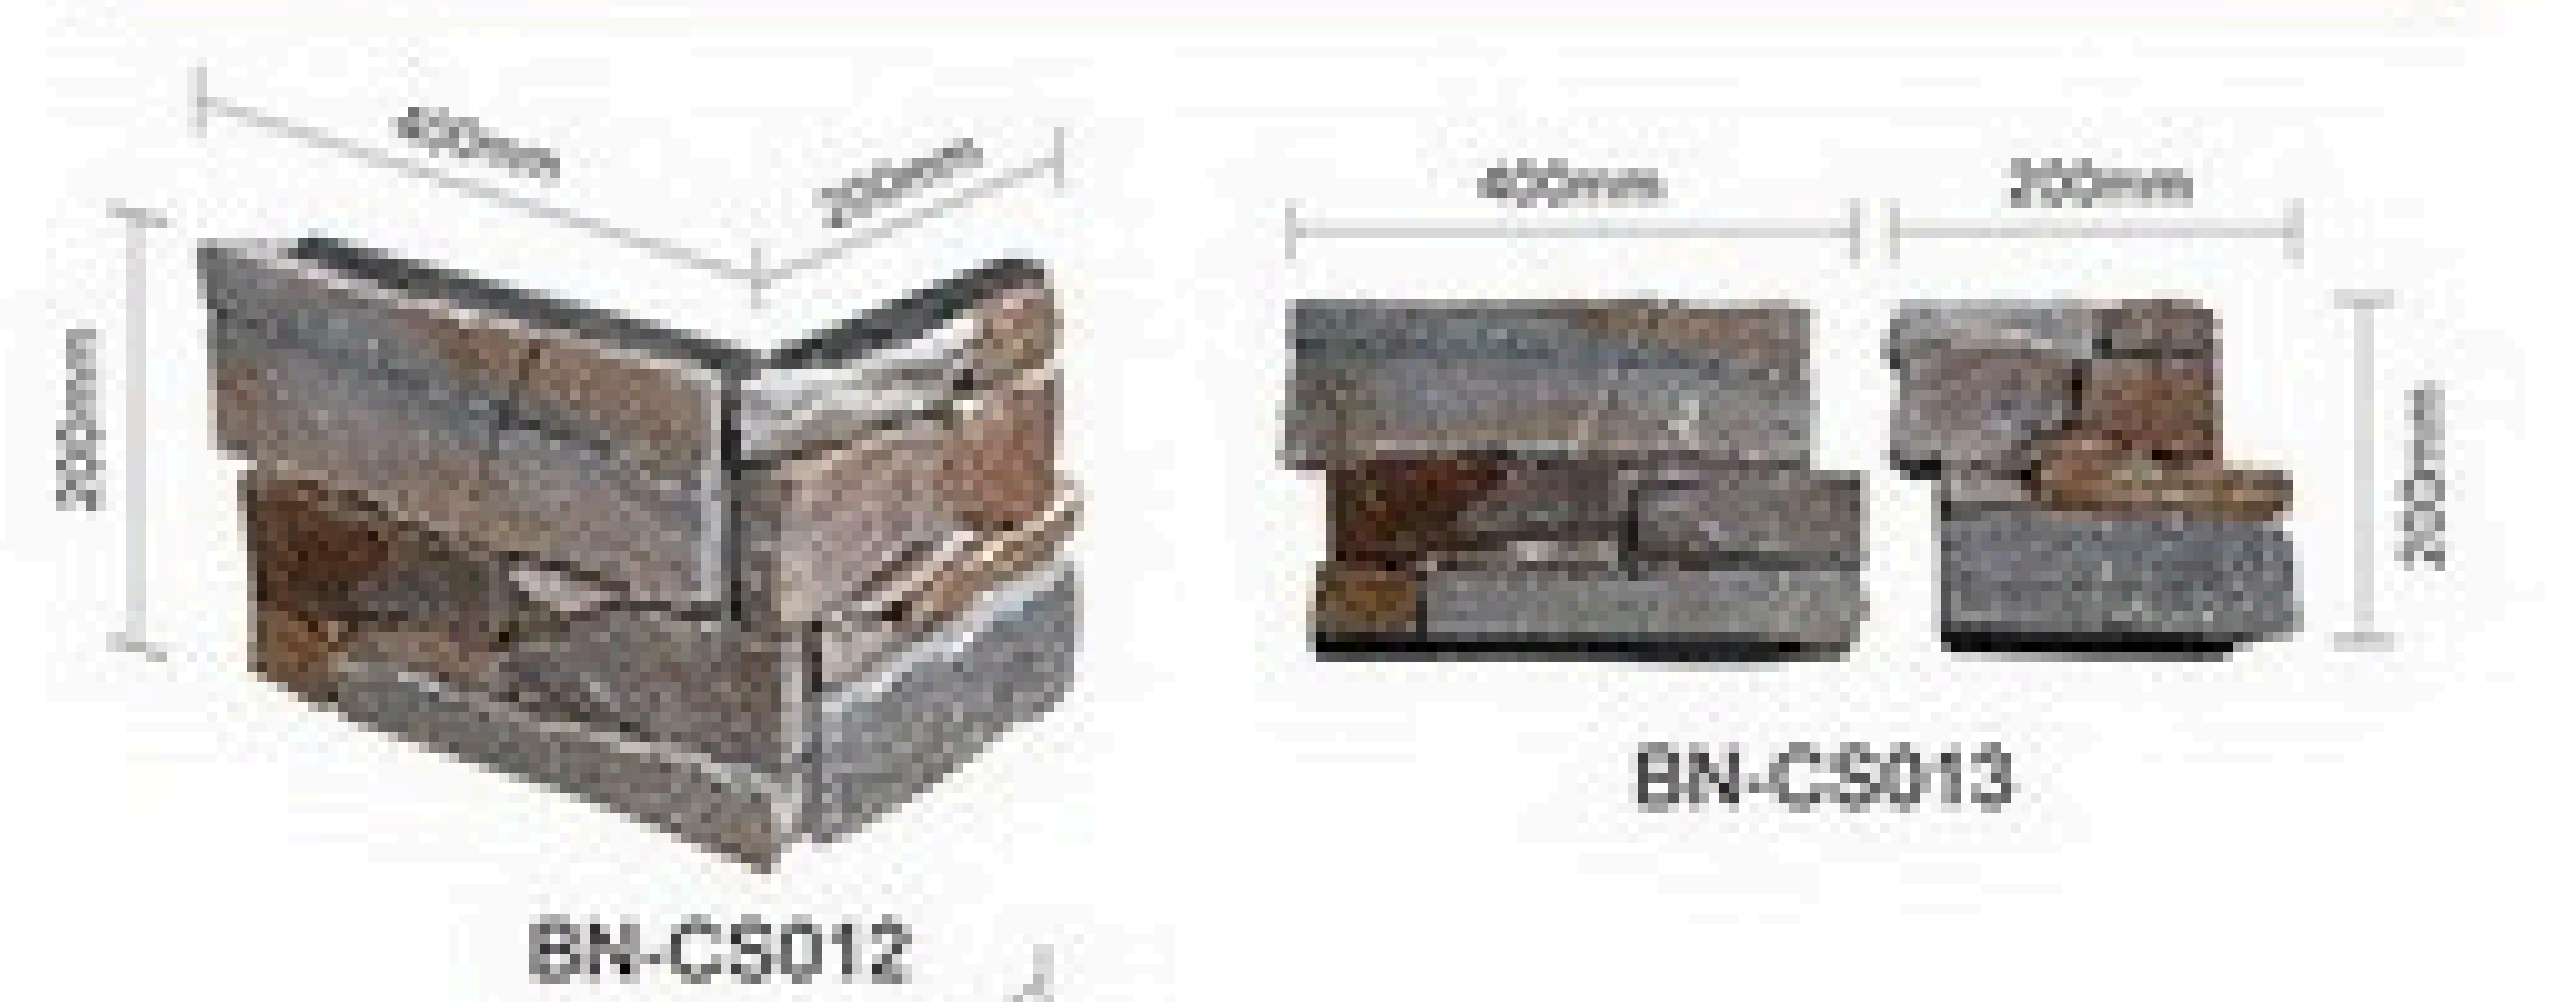

Culture Stone

Stacked Stone Panel

Corner

Cement Stone Panel