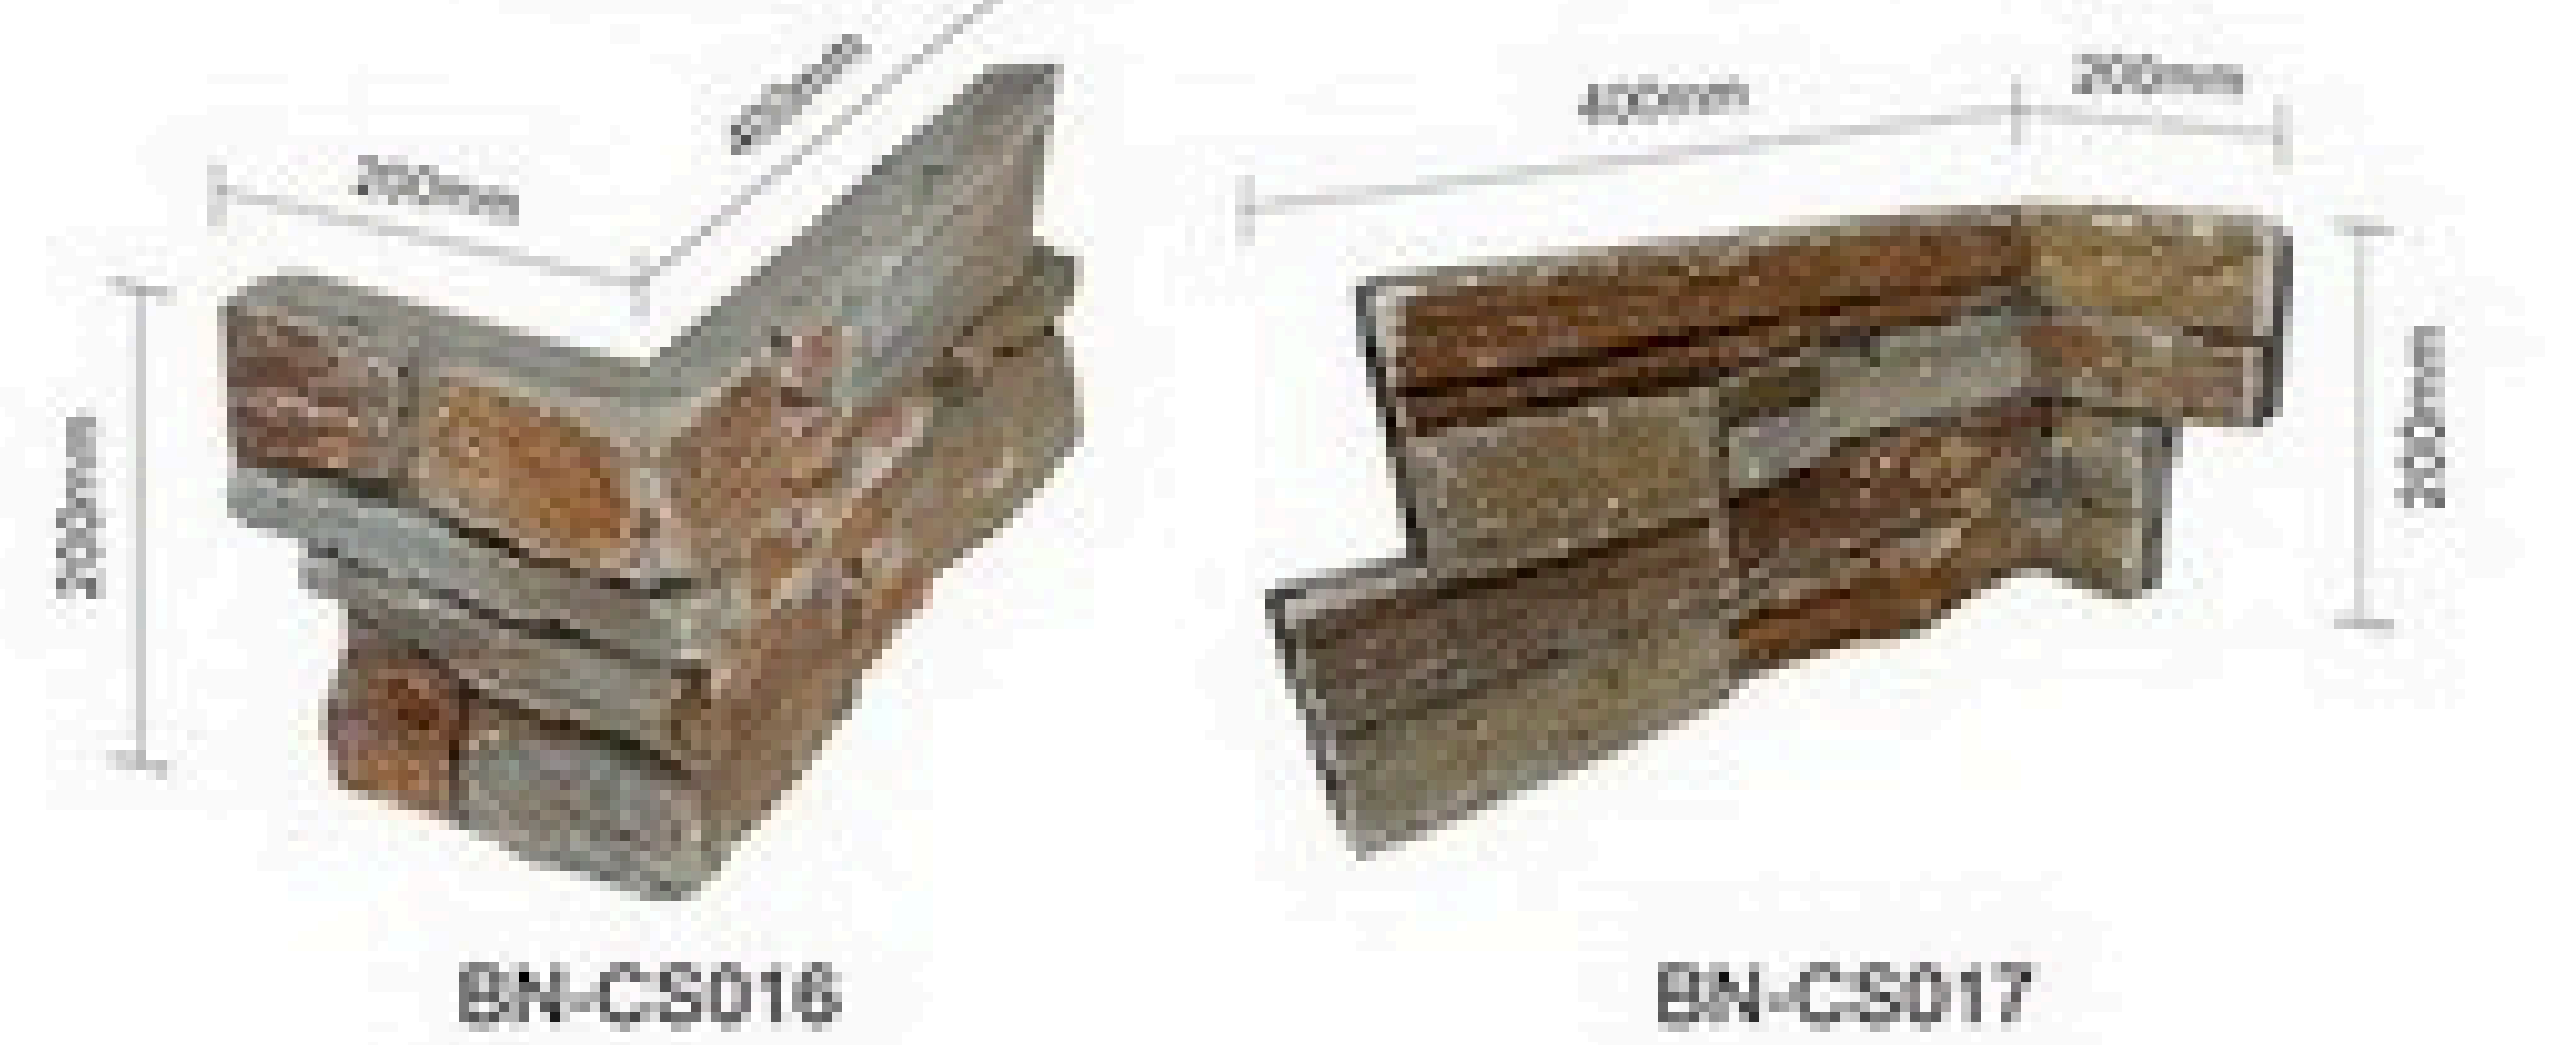

Cement Stone Panel