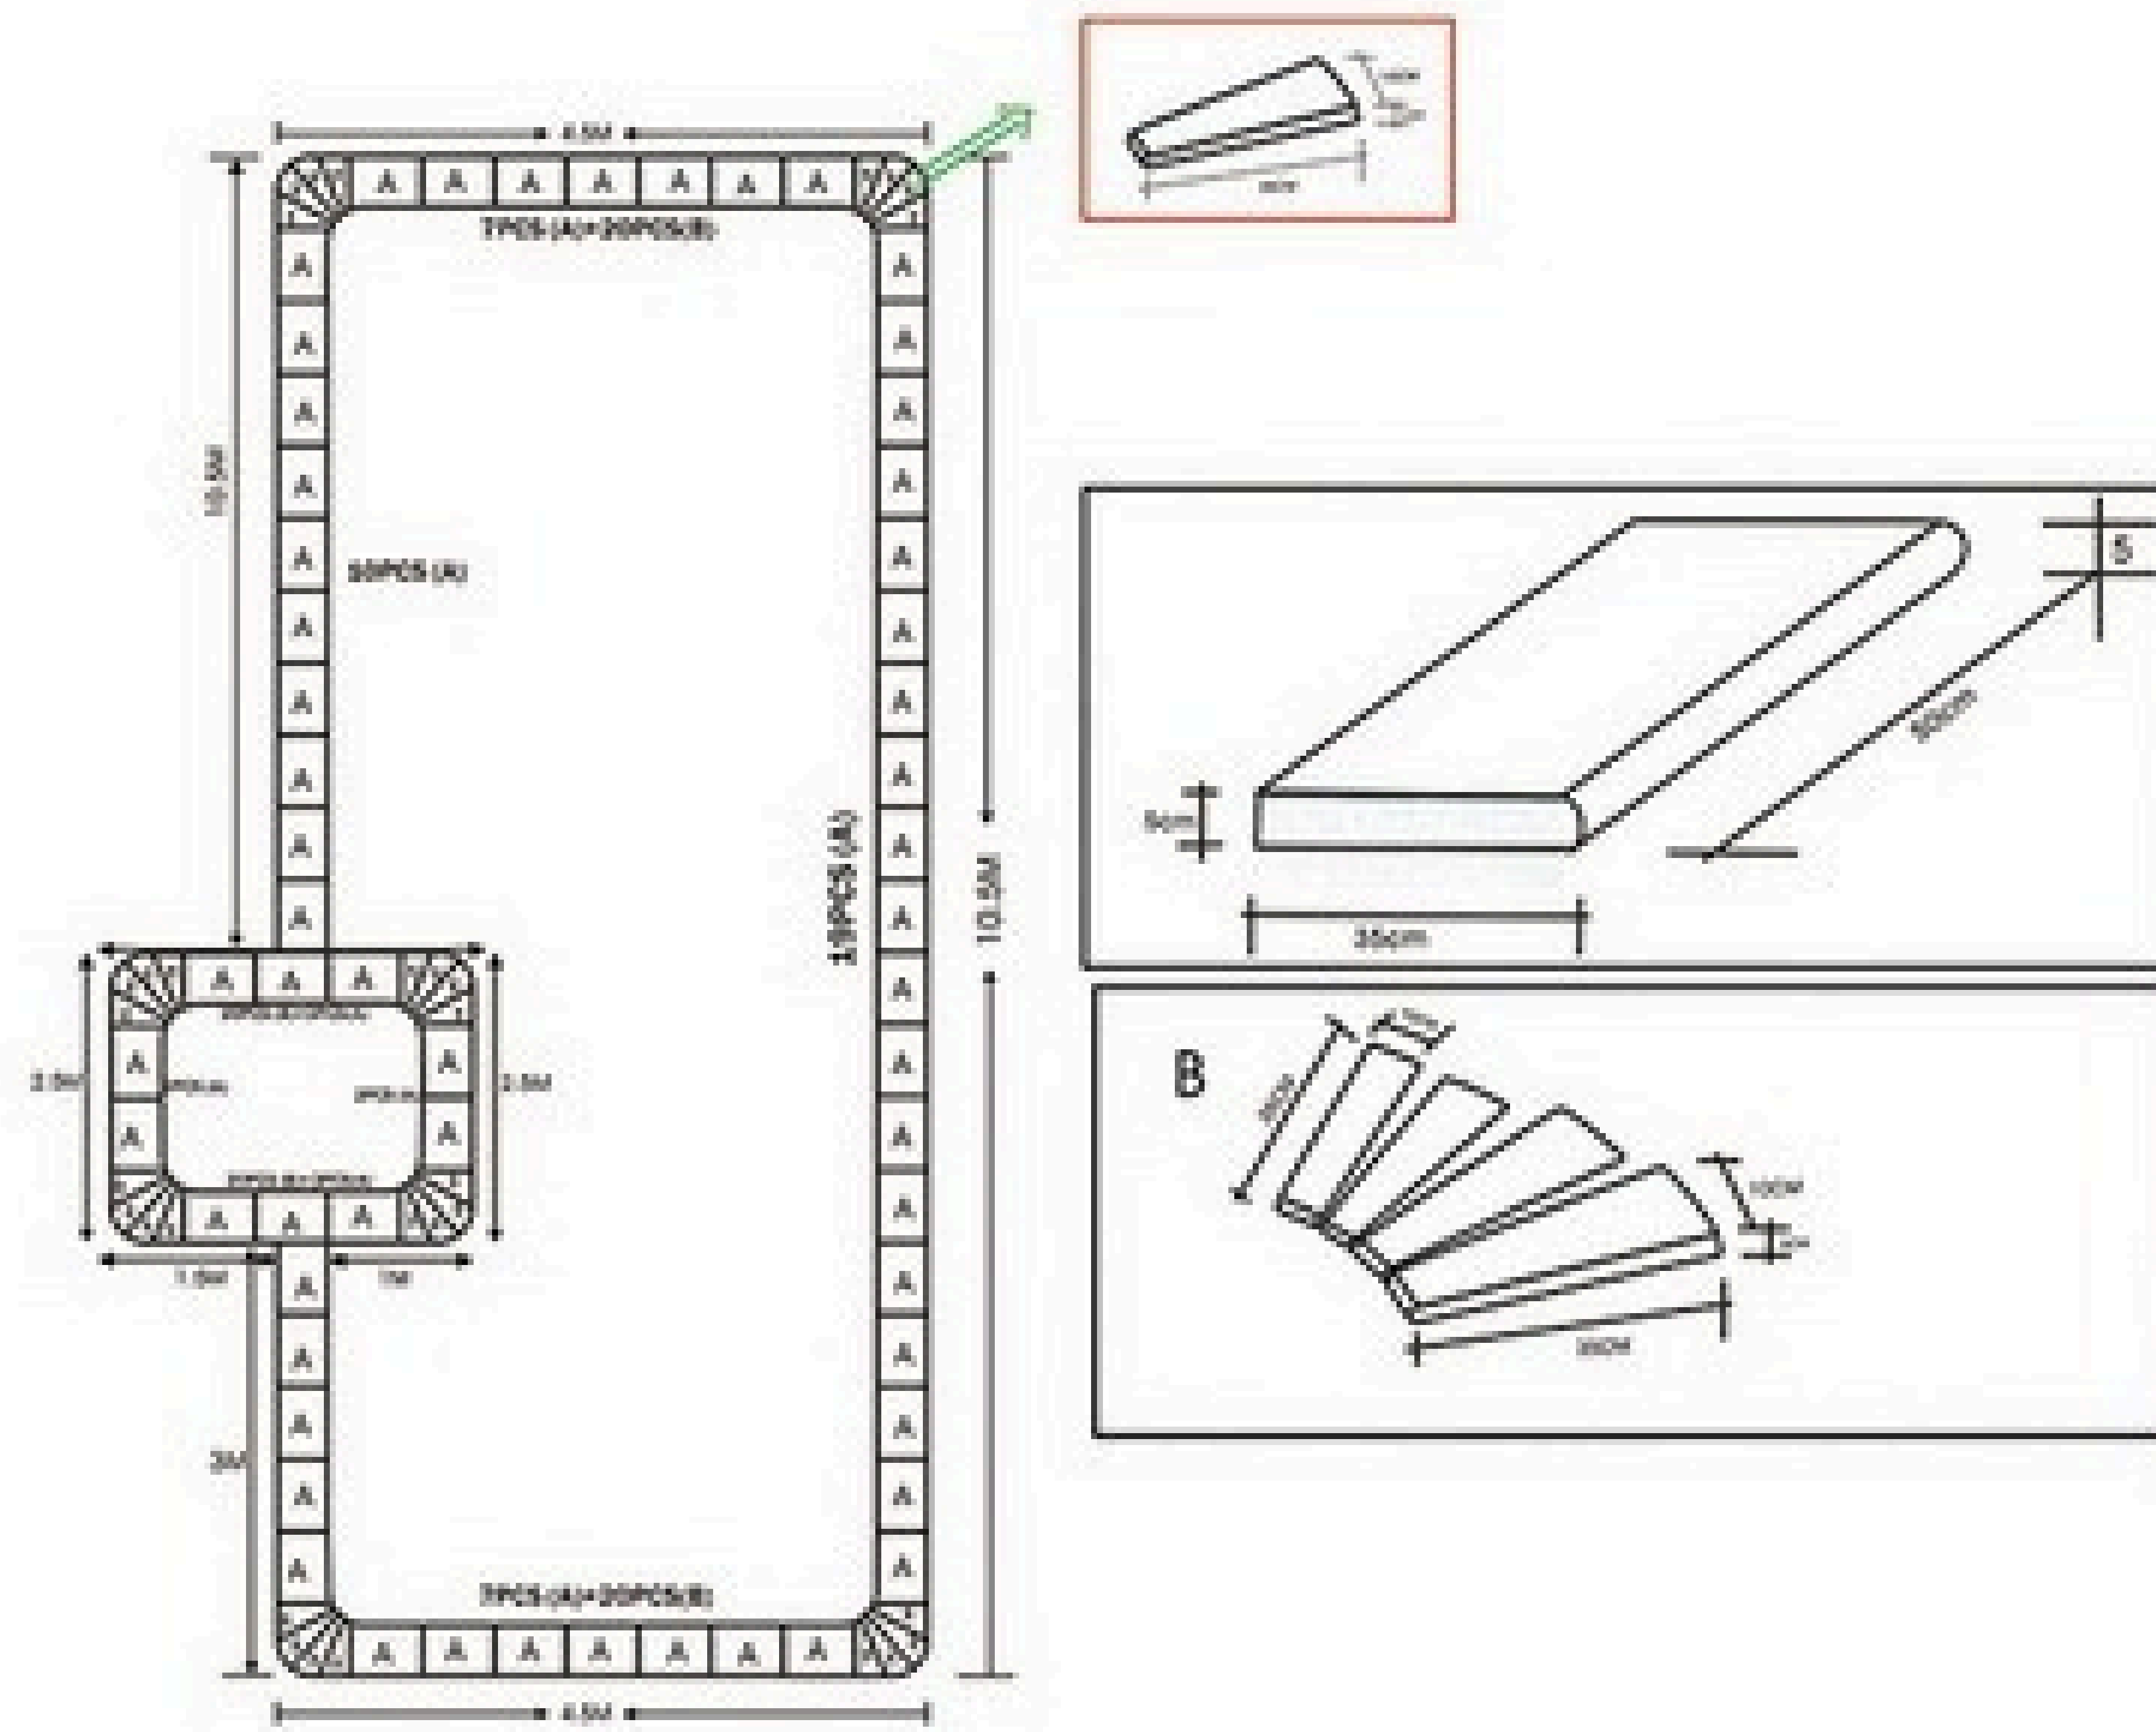

Swimming Pool Coping